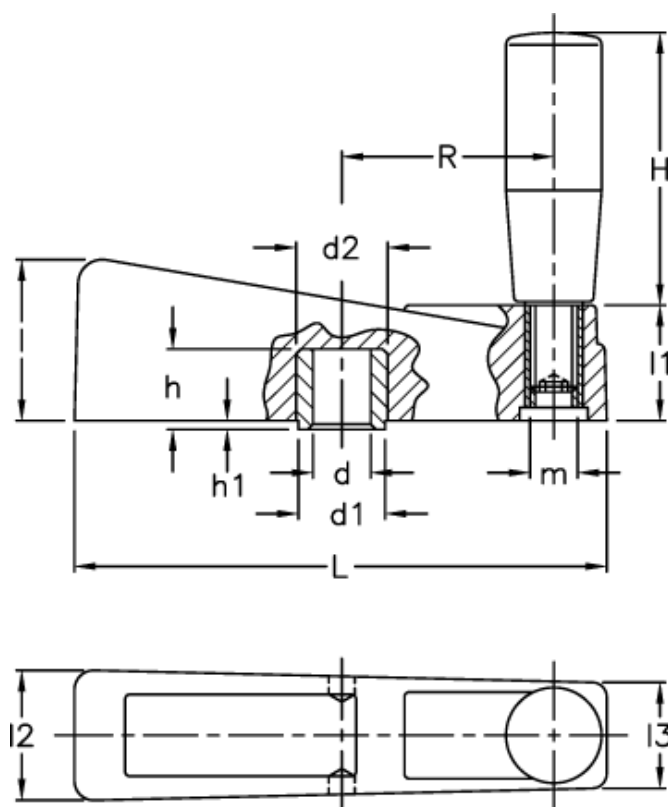

Data Sheet

Article number: 2301038001
Description: E+G Crank handle
ME.65

Measures

| | |
|----------|---------|
| d1 = 13 | l1 = 18 |
| d2 = 14 | l2 = 22 |
| d H7 = 8 | l3 = 19 |
| H = 40 | m = M6 |
| h = 13 | R = 23 |
| h1 = 1.5 | |
| l = 23 | |
| L = 65 | |